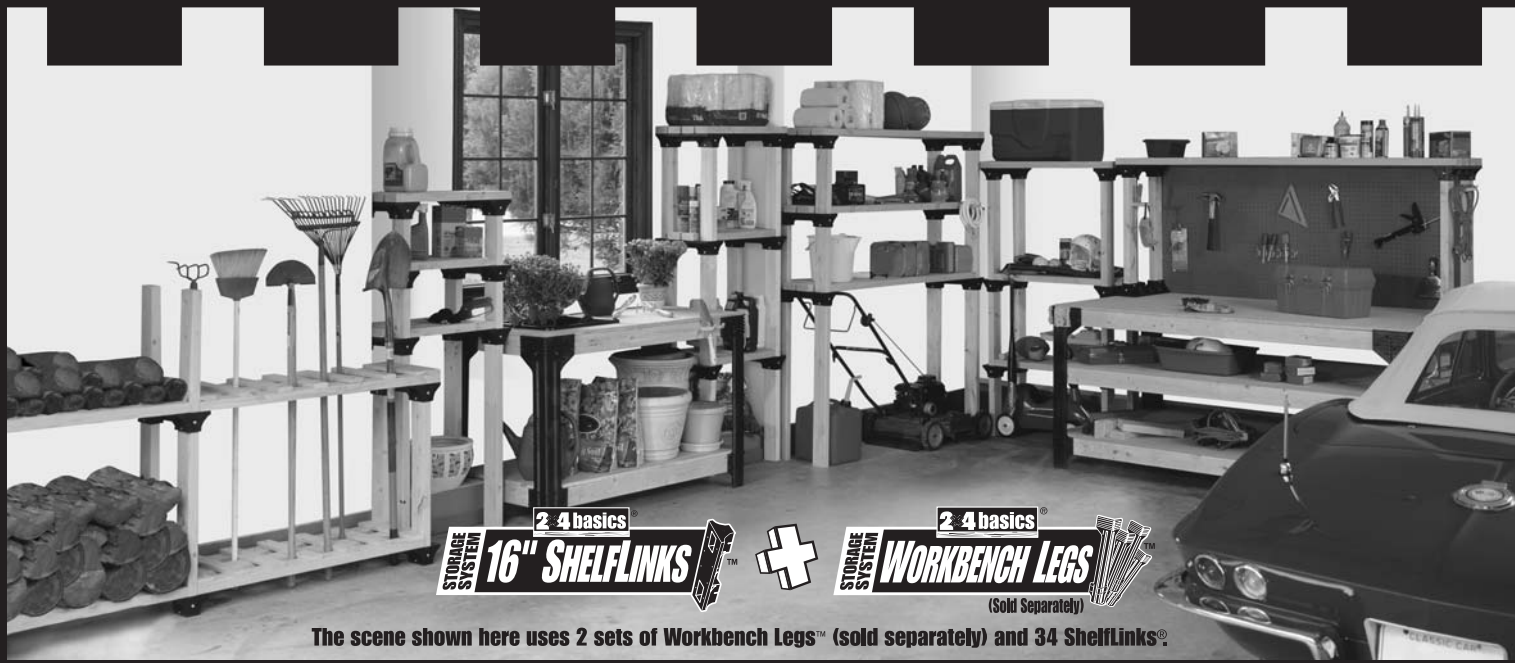

STORAGE SYSTEM

Garage • Basement • Workshop

2x4 basics
STORAGE SYSTEM
16" SHEFLINKS™

2x4 basics
STORAGE SYSTEM
WORKBENCH LEGS™
(Sold Separately)

The scene shown here uses 2 sets of Workbench Legs™ (sold separately) and 34 ShelLinks®.